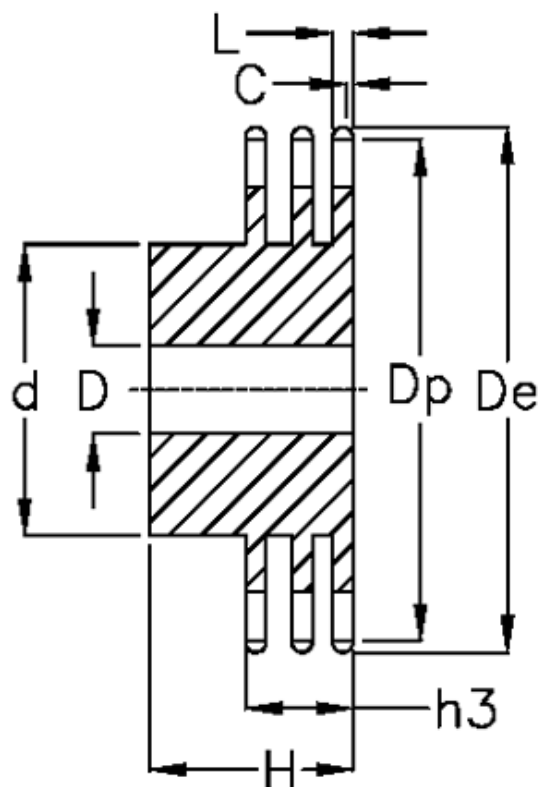

Data Sheet

Article number: 616013007037

Description: Sprocket 12 B-3 Z=37 triplex
predrilled

Measures

C = 2
d = 130
D = 25±0,5
De = 232.9
Dp = 224.64

h3 = 49.8
L = 10.8
Number of teeth = 37

For chain size = 3/4" x 7/16"

For chain type = 12 B-3

H = 70